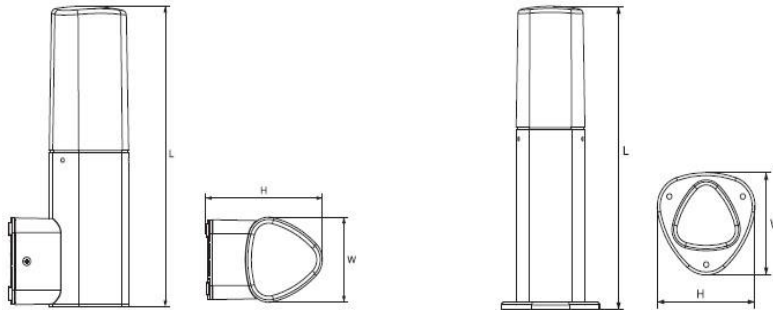

TECHNICAL SPECIFICATION

GARDEN LIGHTING

GRF967 LED

Technical data

Nominal voltage:	230V
	50-60Hz
Power of the light source:	6W
Lumens [whole fixture]:	480lm
Colour temperature:	4000-4300K
Case	Aluminium
Diffuser:	Polycarbonate (PC)
Body Colour	Dark grey
Colour rendering index:	Ra≥80
LED driver:	Mounted in the body
Switch on/off:	> 15 000
Average Lifetime:	30 000h
Operating temperature:	20° ÷ + 65°C
Dust and humidity protection level:	IP65
Protection against electric shock:	I
Surface requirements:	Class F
Type Installation:	Surface mounting

Variants and dimensions

Model	Watt	Whole fixture lumens (lm)	Colour temp. (K)	Colour body	Size			Catalogue number	Packaging (pcs)
					L	W	H		
GRF967-W LED	6W	480	4000-4300	dark grey	199	74	107	967LEDW200	16
GRF967-30 LED	650	480	4000-4300	dark grey	200	102	104	967LEDP300	9
GRF967-50 LED	650	480	4000-4300	dark grey	500	102	104	967LEDP500	9
GRF967-80 LED	650	480	4000-4300	dark grey	800	102	104	967LEDP800	9